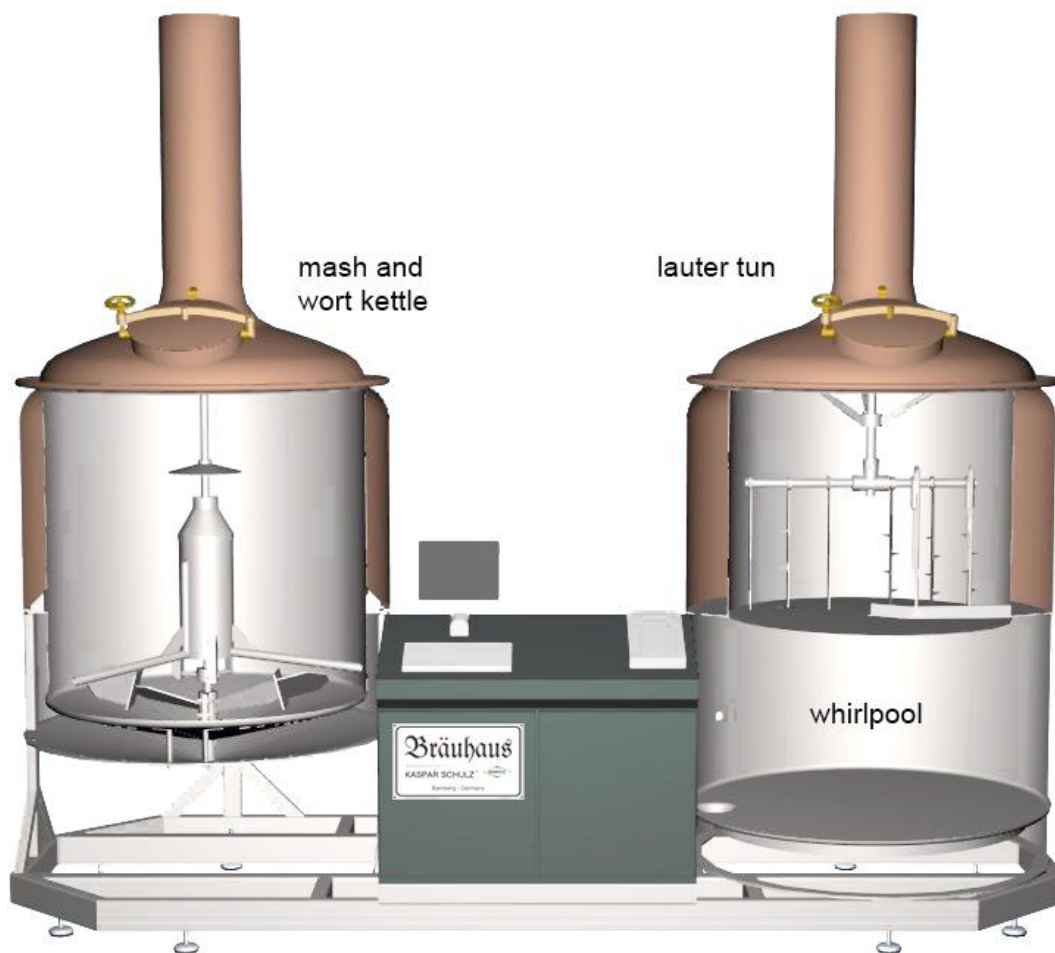

DATA SPECIFICATION FOR MICRO- AND PUB-BREWERIES

	5 hl	10 hl	15 hl	20 hl
Charge	approx. 80 kg	approx. 160 kg	approx. 240 kg	approx. 320 kg
Dimensions steam heated	3400x1500 mm	4200x1500 mm	4500x1700 mm	5100x2000 mm
Dimensions directly heated	3915x1440 mm	4500x1720 mm	5200x2100 mm	5500x2260 mm
Overall height (horizontal drive)	ca. 3000 mm	ca. 3100 mm	ca. 3800 mm	ca. 4150 mm
Overall height (vertical drive)	ca. 3100 mm	ca. 3200 mm	ca. 3800 mm	ca. 4150 mm
Weight during transport	ca. 2 to	ca. 2,3 to	ca. 2,6 to	ca. 3,2 to
Weight fully operation	ca. 6,5 to	ca. 8,5 to	ca. 10,0 to	ca. 12,0 to
Electrical supply	400 V / 8,5 kW	400 V / 8,5 kW	400 V / 10 kW	400 V / 10 kW
Water supply	1 ¼"	1 ¼"	1 ¼"	1 ¼"
Required space	ca. 80 m² 500 hl/a	ca. 100 m² 1000 hl/a	ca.120 m² 1500 hl/a	ca. 140 m² 2000 hl/a